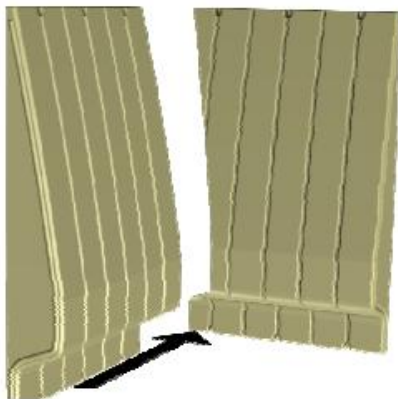

ARENA SAFETY WALL

Capricorn Arena Safety Wall

Smart appearance, manufactured from strong and robust PVC.
Shock and waterproof.
Round edges and easy to install.

Please visit our
new
WEBSITE

www.equineproducts.com.au
Lou Verwey 0438 736 260
info@equineproducts.com.au