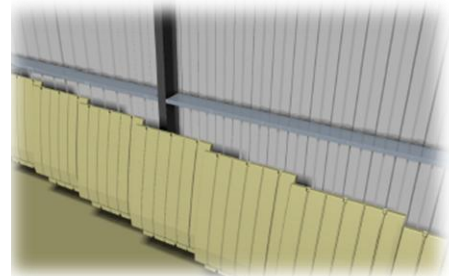

ARENA SAFETY WALL

Capricorn Arena Safety Wall

Smart appearance, manufactured from strong and robust PVC.
Shock and waterproof.
Round edges and easy to install.

Please visit our
new
WEBSITE

www.equineproducts.com.au
Lou Verwey 0438 736 260
info@equineproducts.com.au