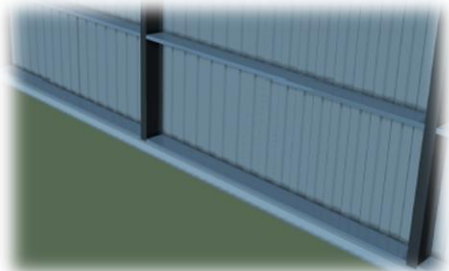

ARENA SAFETY WALL

Capricorn Arena Safety Wall

Smart appearance, manufactured from strong and robust PVC.
Shock and waterproof.
Round edges and easy to install.

Please visit our
new
WEBSITE

www.equineproducts.com.au
Lou Verwey 0438 736 260
info@equineproducts.com.au