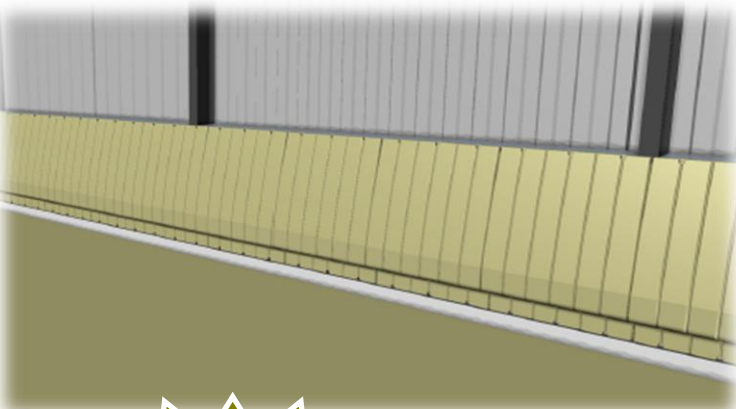

ARENA SAFETY WALL

Capricorn Arena Safety Wall

Smart appearance, manufactured from strong and robust PVC.
Shock and waterproof.
Round edges and easy to install.

Please visit our
new
WEBSITE

www.equineproducts.com.au
Lou Verwey 0438 736 260
info@equineproducts.com.au