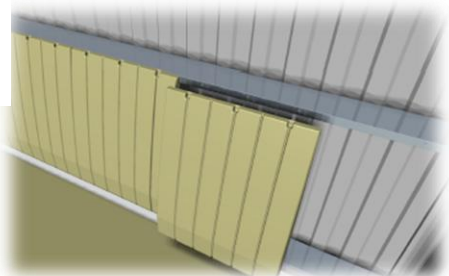

ARENA SAFETY WALL

Capricorn Arena Safety Wall

Smart appearance, manufactured from strong and robust PVC.
Shock and waterproof.
Round edges and easy to install.

Please visit our
new
WEBSITE

www.equineproducts.com.au
Lou Verwey 0438 736 260
info@equineproducts.com.au