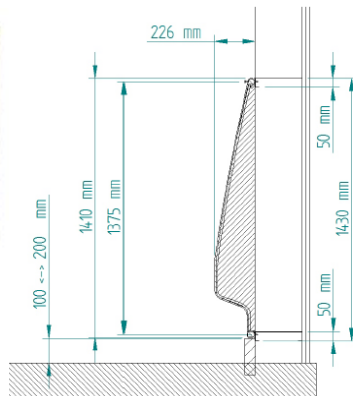

ARENA SAFETY WALL

Capricorn Arena Safety Wall

Smart appearance, manufactured from strong and robust PVC.
Shock and waterproof.
Round edges and easy to install.

Please visit our
new
WEBSITE

www.equineproducts.com.au
Lou Verwey 0438 736 260
info@equineproducts.com.au